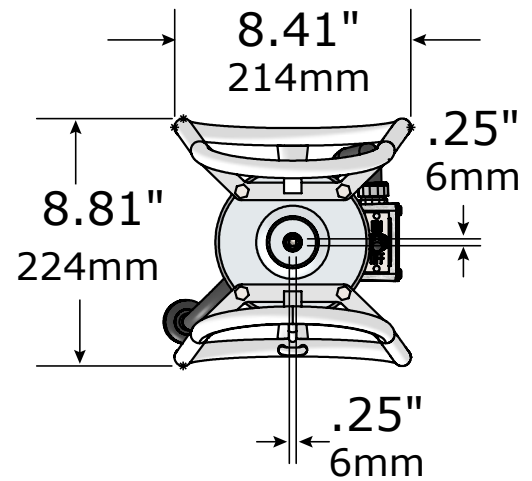

**Electric Concrete Vibrator Motor**  
**VMK-3500 Standard Model**  
**No Quick Disconnect**

**Electric Concrete Vibrator Motor**  
**VMK-3500 With Quick Disconnect**