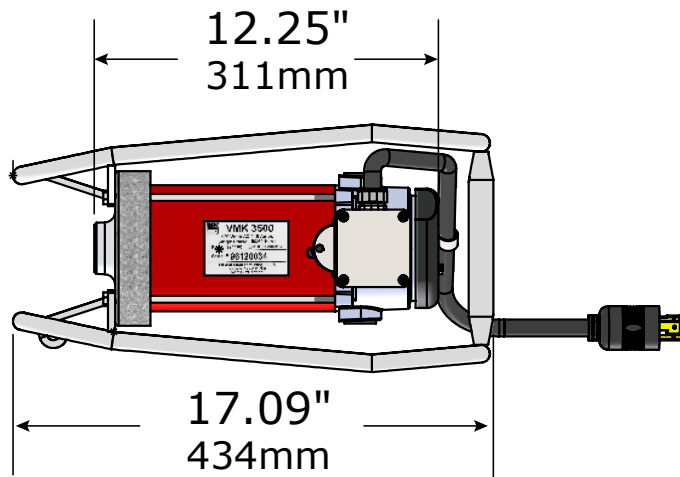

**Electric Concrete Vibrator Motor**  
**VMK-3500 Standard Model**  
**No Quick Disconnect**

**Electric Concrete Vibrator Motor**  
**VMK-3500 With Quick Disconnect**