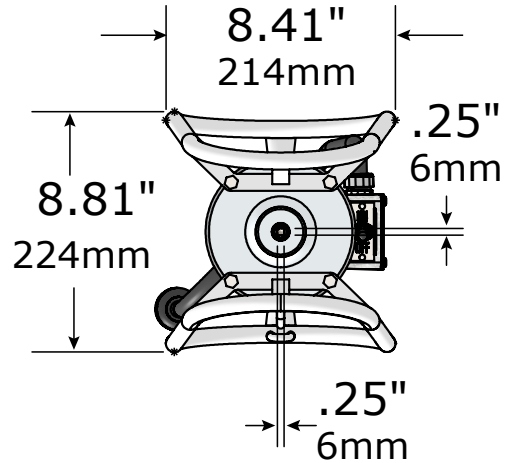

Electric Concrete Vibrator Motor
VMK-2750 Standard Model
No Quick Disconnect

Electric Concrete Vibrator Motor
VMK-2750 With Quick Disconnect