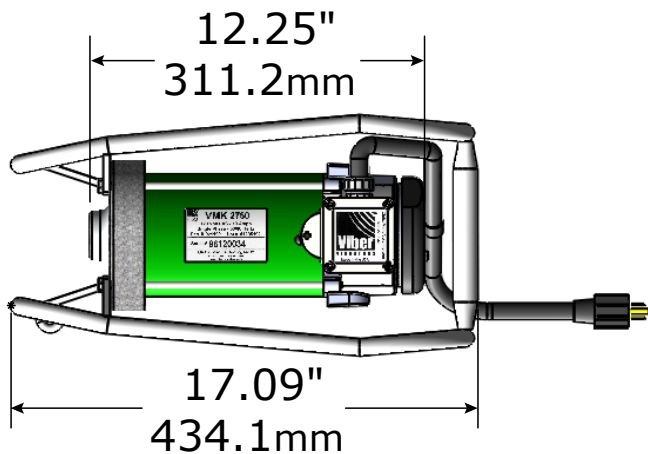

Electric Concrete Vibrator Motor
VMK-2750 Standard Model
No Quick Disconnect

Electric Concrete Vibrator Motor
VMK-2750 With Quick Disconnect