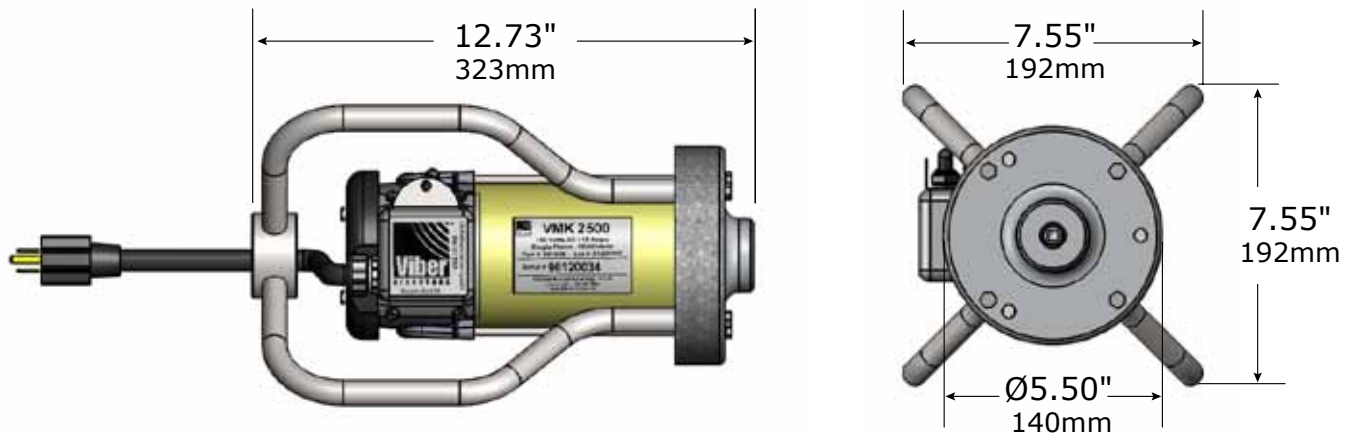

Electric Concrete Vibrator Motor
VMK-2500 Standard Model
No Quick Disconnect

Electric Concrete Vibrator Motor
VMK-2500
With Quick Disconnect