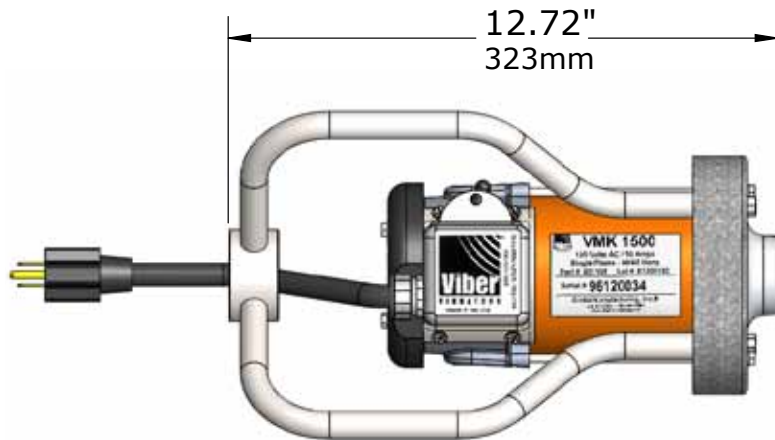

Electric Concrete Vibrator Motor
VMK-1500 Standard Model
No Quick Disconnect

Electric Concrete Vibrator Motor
VMK-1500
With Quick Disconnect