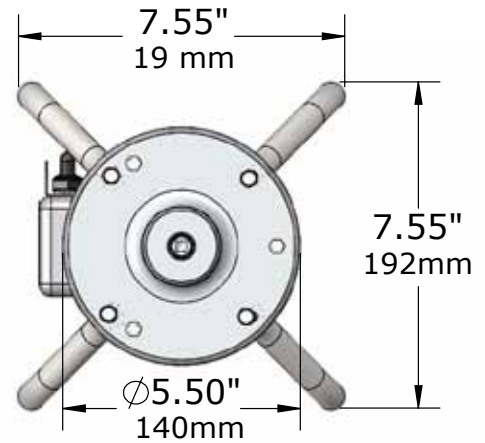

Electric Concrete Vibrator Motor
VMK-1500 Standard Model
No Quick Disconnect

Electric Concrete Vibrator Motor
VMK-1500
With Quick Disconnect